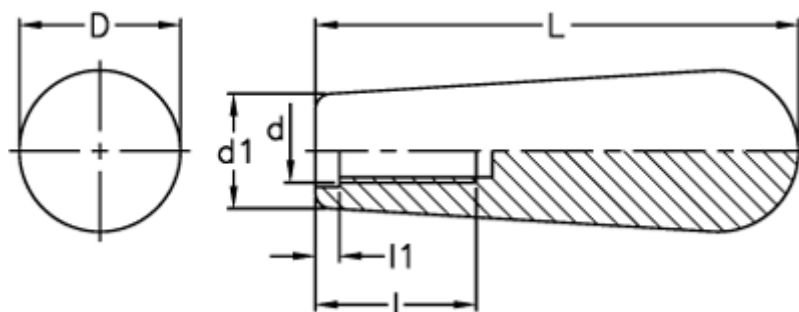

Data Sheet

Article number: 2304019701

Description: E+G Handle
I.142/60-M8

Measures

d = M8

D = 20

d1 = 14

l = 20

L = 60

l1 = 3